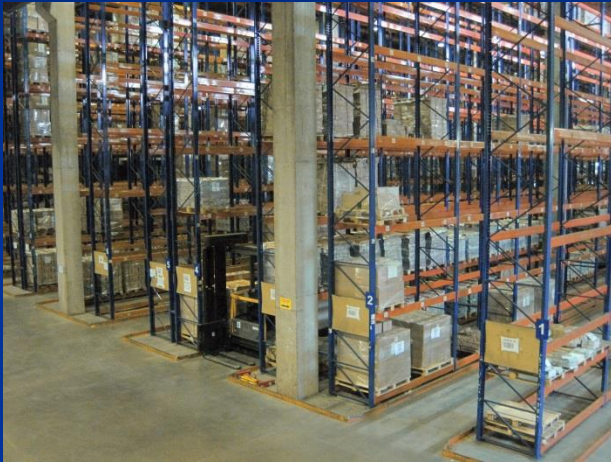

# “A” grade warehouse complex

- Separately designated railway branch enables receiving and dispatching the products by the railway transport, which significantly cuts expense for delivery of the products.

Dispatch windows located along the whole perimeter allow serving fast a considerable amount of vehicles with different loading capacity.

The shelf storage is made as the seven-eight storey cell type with the possibility of placing the pallets different in size. The stacks are 12 meters high, the warehouse floor coating is applied by the dust-free floor technology. All stacks are equipped with the collision protection, which reduces the risk of damaging the stacks with the storage equipment.

The warehouse complex is designed for 7 500 pallets. Total area of the storage facilities of the warehouse terminal is 6000 m<sup>2</sup>. The warehouse is equipped with the modern storage equipment, with the use of the narrow passage technology “CROWN”. The WMS-system with application of bar coding and bin location storage is installed in the warehouse. The warehouse complex is monitored by the security staff on a round-the-clock basis, both physically and with video surveillance.