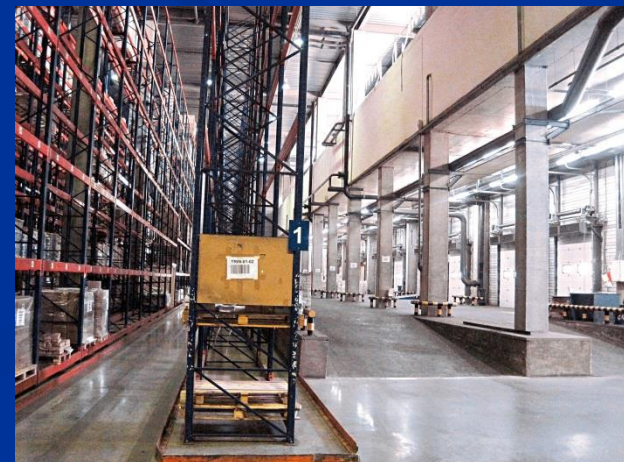

Dispatch windows located along the whole perimeter allow serving fast a considerable amount of vehicles with different loading capacity.

The shelf storage is made as the seven-eight storey cell type with the possibility of placing the pallets different in size. The stacks are 12 meters high, the warehouse floor coating is applied by the dust-free floor technology. All stacks are equipped with the collision protection, which reduces the risk of damaging the stacks with the storage equipment.

The warehouse complex is designed for 7 500 pallets. Total area of the storage facilities of the warehouse terminal is 6000 m<sup>2</sup>. The warehouse is equipped with the modern storage equipment, with the use of the narrow passage technology “CROWN”. The WMS-system with application of bar coding and bin location storage is installed in the warehouse. The warehouse complex is monitored by the security staff on a round-the-clock basis, both physically and with video surveillance.

The warehouse complex complies with all standards of the modern “A” grade warehouse complex and is aimed at providing the full, quality and advanced service package of processing and safe custody of cargoes according to the client’s preferences