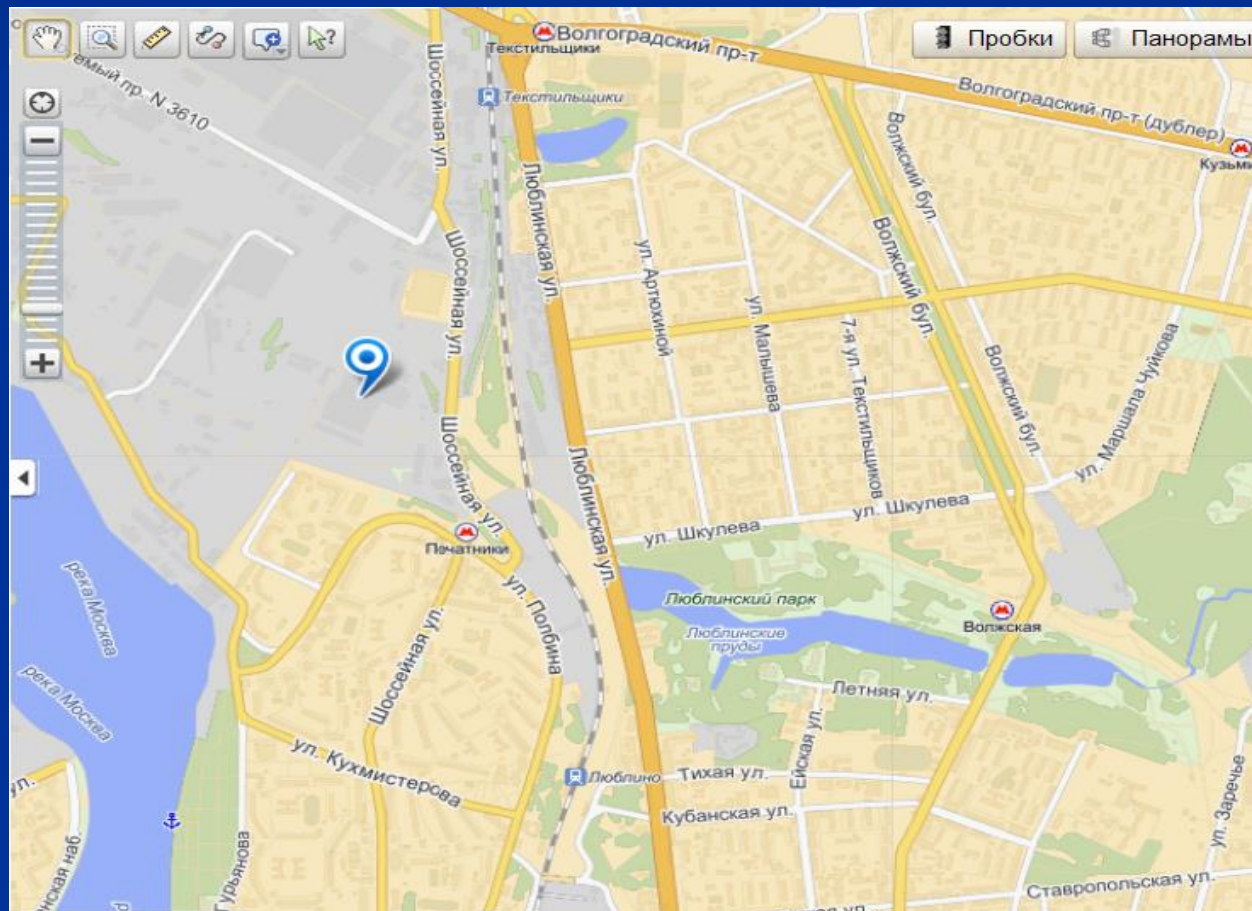

*Warehouse terminal of JSC*  
*“Pushkinskaya Ploshchad*  
*Printing Plant”*

*The “A” grade warehouse complex  
is located in Moscow near  
Pechatniki metro station.*

# “A” grade warehouse complex

- Favorable location of the warehouse is characterized by the immediate vicinity to the extended infrastructure of the city, with convenient drives from the highways.